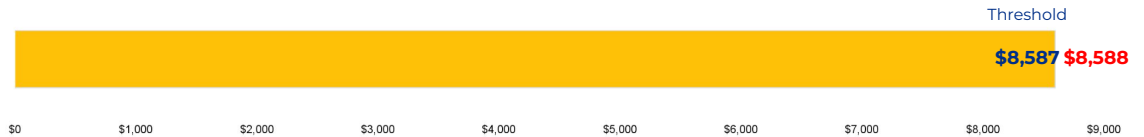

- Receive students from a closing early childhood campus (Nelson) to make fuller use of a neighborhood facility.

PRIMARY CRITERIA #1: 2022-23 ENROLLMENT

2023 Enrollment
504

Campus Type
Academy

Enrollment Threshold
500

	2018	2019	2020	2021	2022	2023
Total Enrollment:	669	611	627	596	570	504

PRIMARY CRITERIA #2: FACILITY COST PER PUPIL

Cost Per Pupil
\$8,588

PRIMARY CRITERIA #3: 2022-23 FACILITY USE

Functional Capacity
684