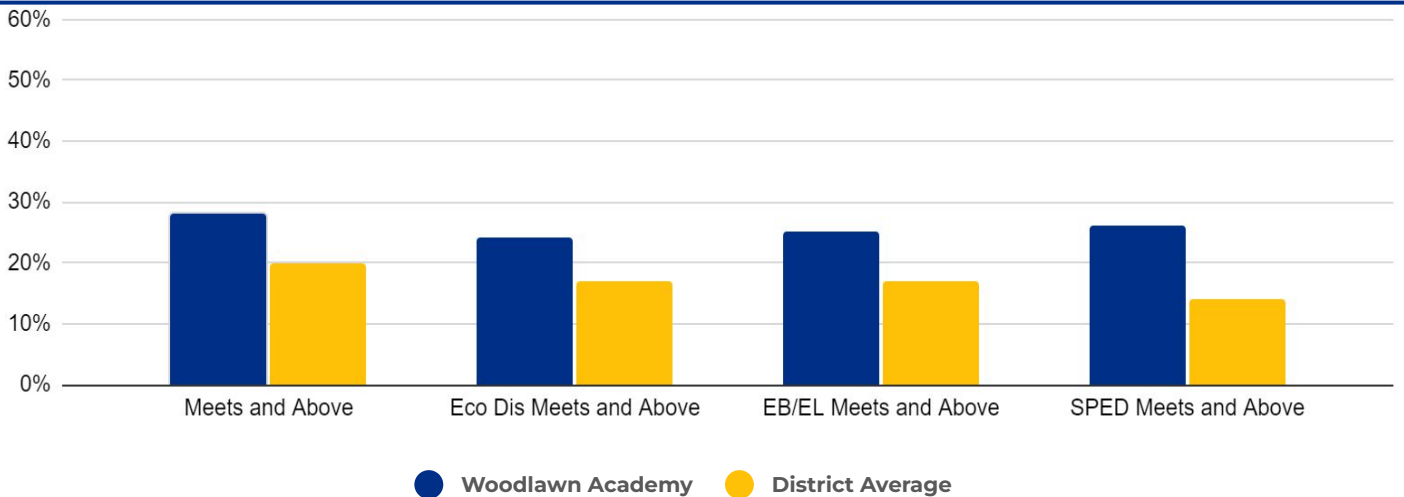

Facility Usage
74%

Woodlawn Academy

DEMOGRAPHICS

2022 ACADEMIC PERFORMANCE

2022-23 CHOICE IN / CHOICE OUT

BRIEF CRITERIA ANALYSIS

Woodlawn Academy consistently has a high number of families "choicing in" to take advantage of the International Baccalaureate (IB) programming offered. After rightsizing decisions are enacted, Woodlawn will be the only academy in the Jefferson HS neighborhood