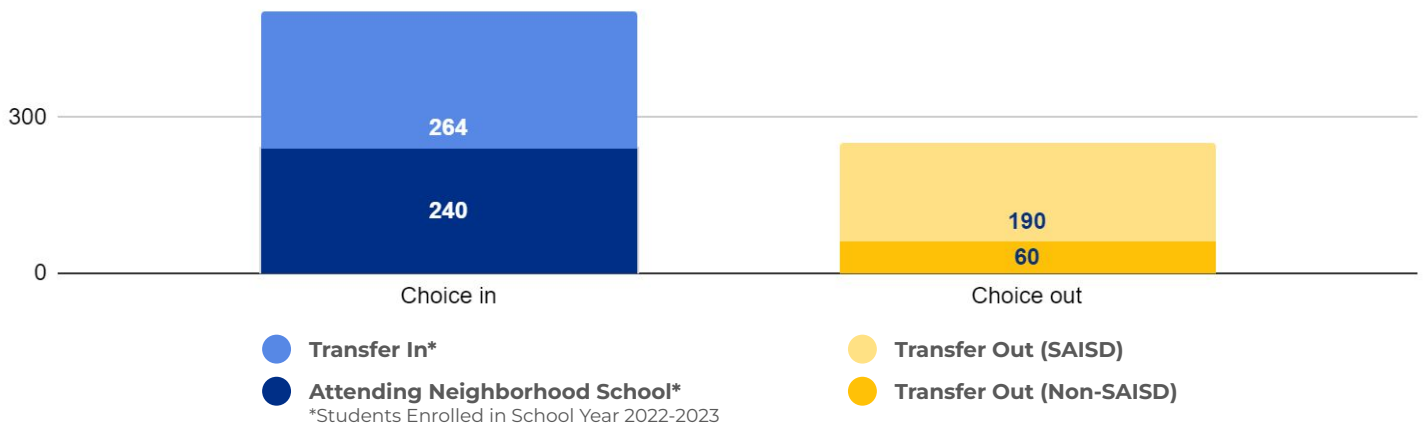

Facility Usage
74%

Woodlawn Academy

DEMOGRAPHICS

2022 ACADEMIC PERFORMANCE

2022-23 CHOICE IN / CHOICE OUT

BRIEF CRITERIA ANALYSIS

Woodlawn Academy consistently has a high number of families "choicing in" to take advantage of the International Baccalaureate (IB) programming offered. After rightsizing decisions are enacted, Woodlawn will be the only academy in the Jefferson HS neighborhood