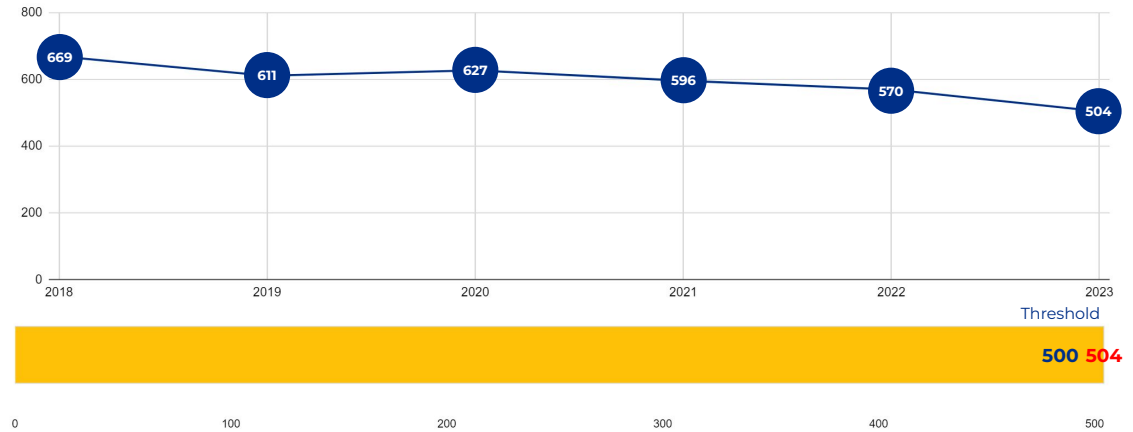

Woodlawn Academy

SCHOOL OVERVIEW

Location:	1717 W Magnolia Ave San Antonio, TX 78201
Grades:	K-8
Enrollment:	504
Poverty Index:63	25%
Trustee/SMD:	Garza - District 7
HS Feeder Pattern:	Jefferson

Recommendation:

- Receive students from a closing early childhood campus (Nelson) to make fuller use of a neighborhood facility.

PRIMARY CRITERIA #1: 2022-23 ENROLLMENT

2023 Enrollment
504

Campus Type
Academy

Enrollment Threshold
500

	2018	2019	2020	2021	2022	2023
Total Enrollment:	669	611	627	596	570	504

PRIMARY CRITERIA #2: FACILITY COST PER PUPIL

Cost Per Pupil
\$8,588

PRIMARY CRITERIA #3: 2022-23 FACILITY USE

Functional Capacity
684