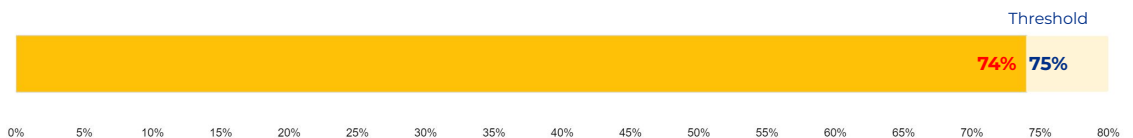

	2018	2019	2020	2021	2022	2023
Total Enrollment:	669	611	627	596	570	504

PRIMARY CRITERIA #2: FACILITY COST PER PUPIL

Cost Per Pupil
\$8,588

PRIMARY CRITERIA #3: 2022-23 FACILITY USE

Functional Capacity
684

Facility Usage
74%

Woodlawn Academy

DEMOGRAPHICS

2022 ACADEMIC PERFORMANCE

2022-23 CHOICE IN / CHOICE OUT

BRIEF CRITERIA ANALYSIS

Woodlawn Academy consistently has a high number of families "choicing in" to take advantage of the International Baccalaureate (IB) programming offered. After rightsizing decisions are enacted, Woodlawn will be the only academy in the Jefferson HS neighborhood