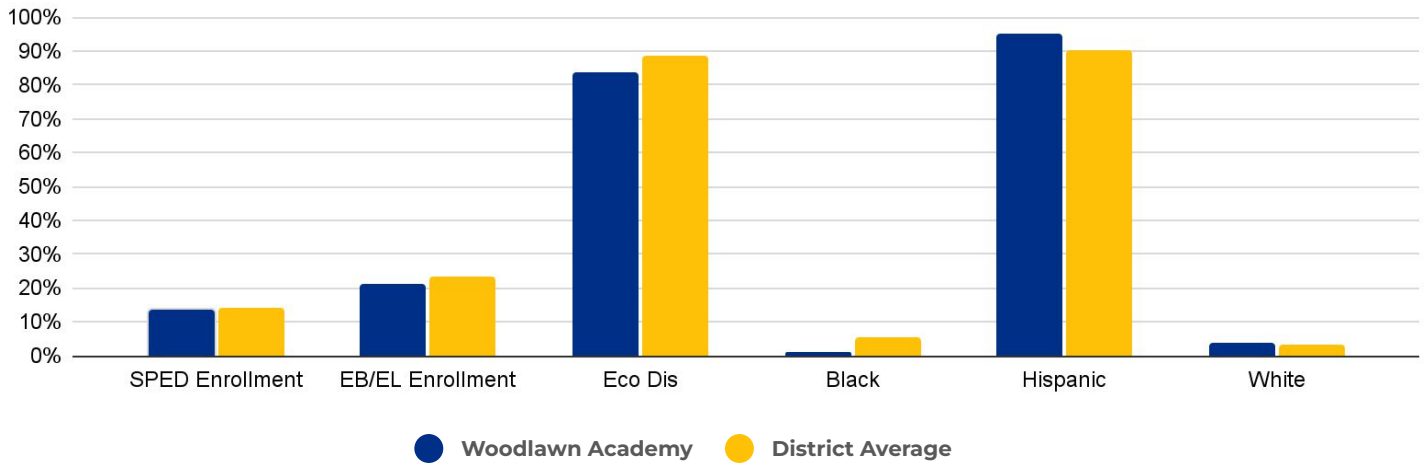

- Receive students from a closing early childhood campus (Nelson) to make fuller use of a neighborhood facility.

PRIMARY CRITERIA #1: 2022-23 ENROLLMENT

2023 Enrollment
504

Campus Type
Academy

Enrollment Threshold
500

	2018	2019	2020	2021	2022	2023
Total Enrollment:	669	611	627	596	570	504

PRIMARY CRITERIA #2: FACILITY COST PER PUPIL

Cost Per Pupil
\$8,588

PRIMARY CRITERIA #3: 2022-23 FACILITY USE

Functional Capacity
684

Facility Usage
74%

Woodlawn Academy

DEMOGRAPHICS

2022 ACADEMIC PERFORMANCE

2022-23 CHOICE IN / CHOICE OUT

BRIEF CRITERIA ANALYSIS

Woodlawn Academy consistently has a high number of families "choicing in" to take advantage of the International Baccalaureate (IB) programming offered. After rightsizing decisions are enacted, Woodlawn will be the only academy in the Jefferson HS neighborhood